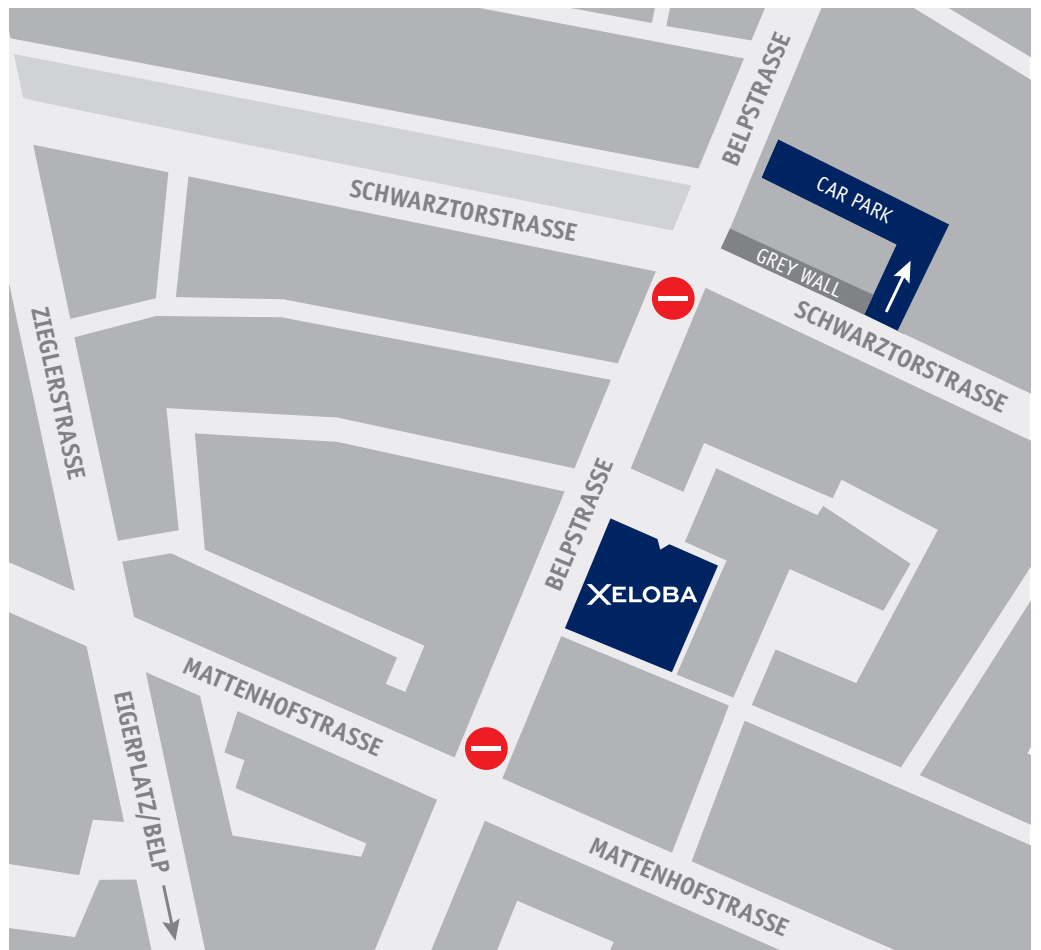

### Car park at Ascaro

across Schwarztorstrasse 39  
3007 Bern

### from Lausanne and Zurich

- take the Bern Forsthaus/Inselspital exit
- straight ahead along Murtenstrasse (past the Inselspital)
- turn right onto Zieglerstrasse
- after the 2nd set of traffic lights, turn left onto Schwarztorstrasse
- cross Belpstrasse
- turn left directly after the grey wall (left side, approx. 20 m)
- ring at the barrier for access to the parking level

### from Thun

- take the Bern Ostring exit
- direction centre, straight ahead at the Burgernziel roundabout
- Thunplatz (roundabout), take the 4th exit towards Monbijoubrücke
- direction Lausanne
- after the undercrossing move to the right lane
- continue straight ahead after the Eigerplatz intersection (passing the post office on your right)
- continue along Zieglerstrasse
- at the 2nd set of traffic lights turn right onto Schwarztorstrasse
- cross Belpstrasse
- turn left directly after the grey wall (left side, approx. 20 m)
- ring at the barrier for access to the parking level

## by train

from the main station take tram no. 3 to Weissenbühl and get off at «Hasler»